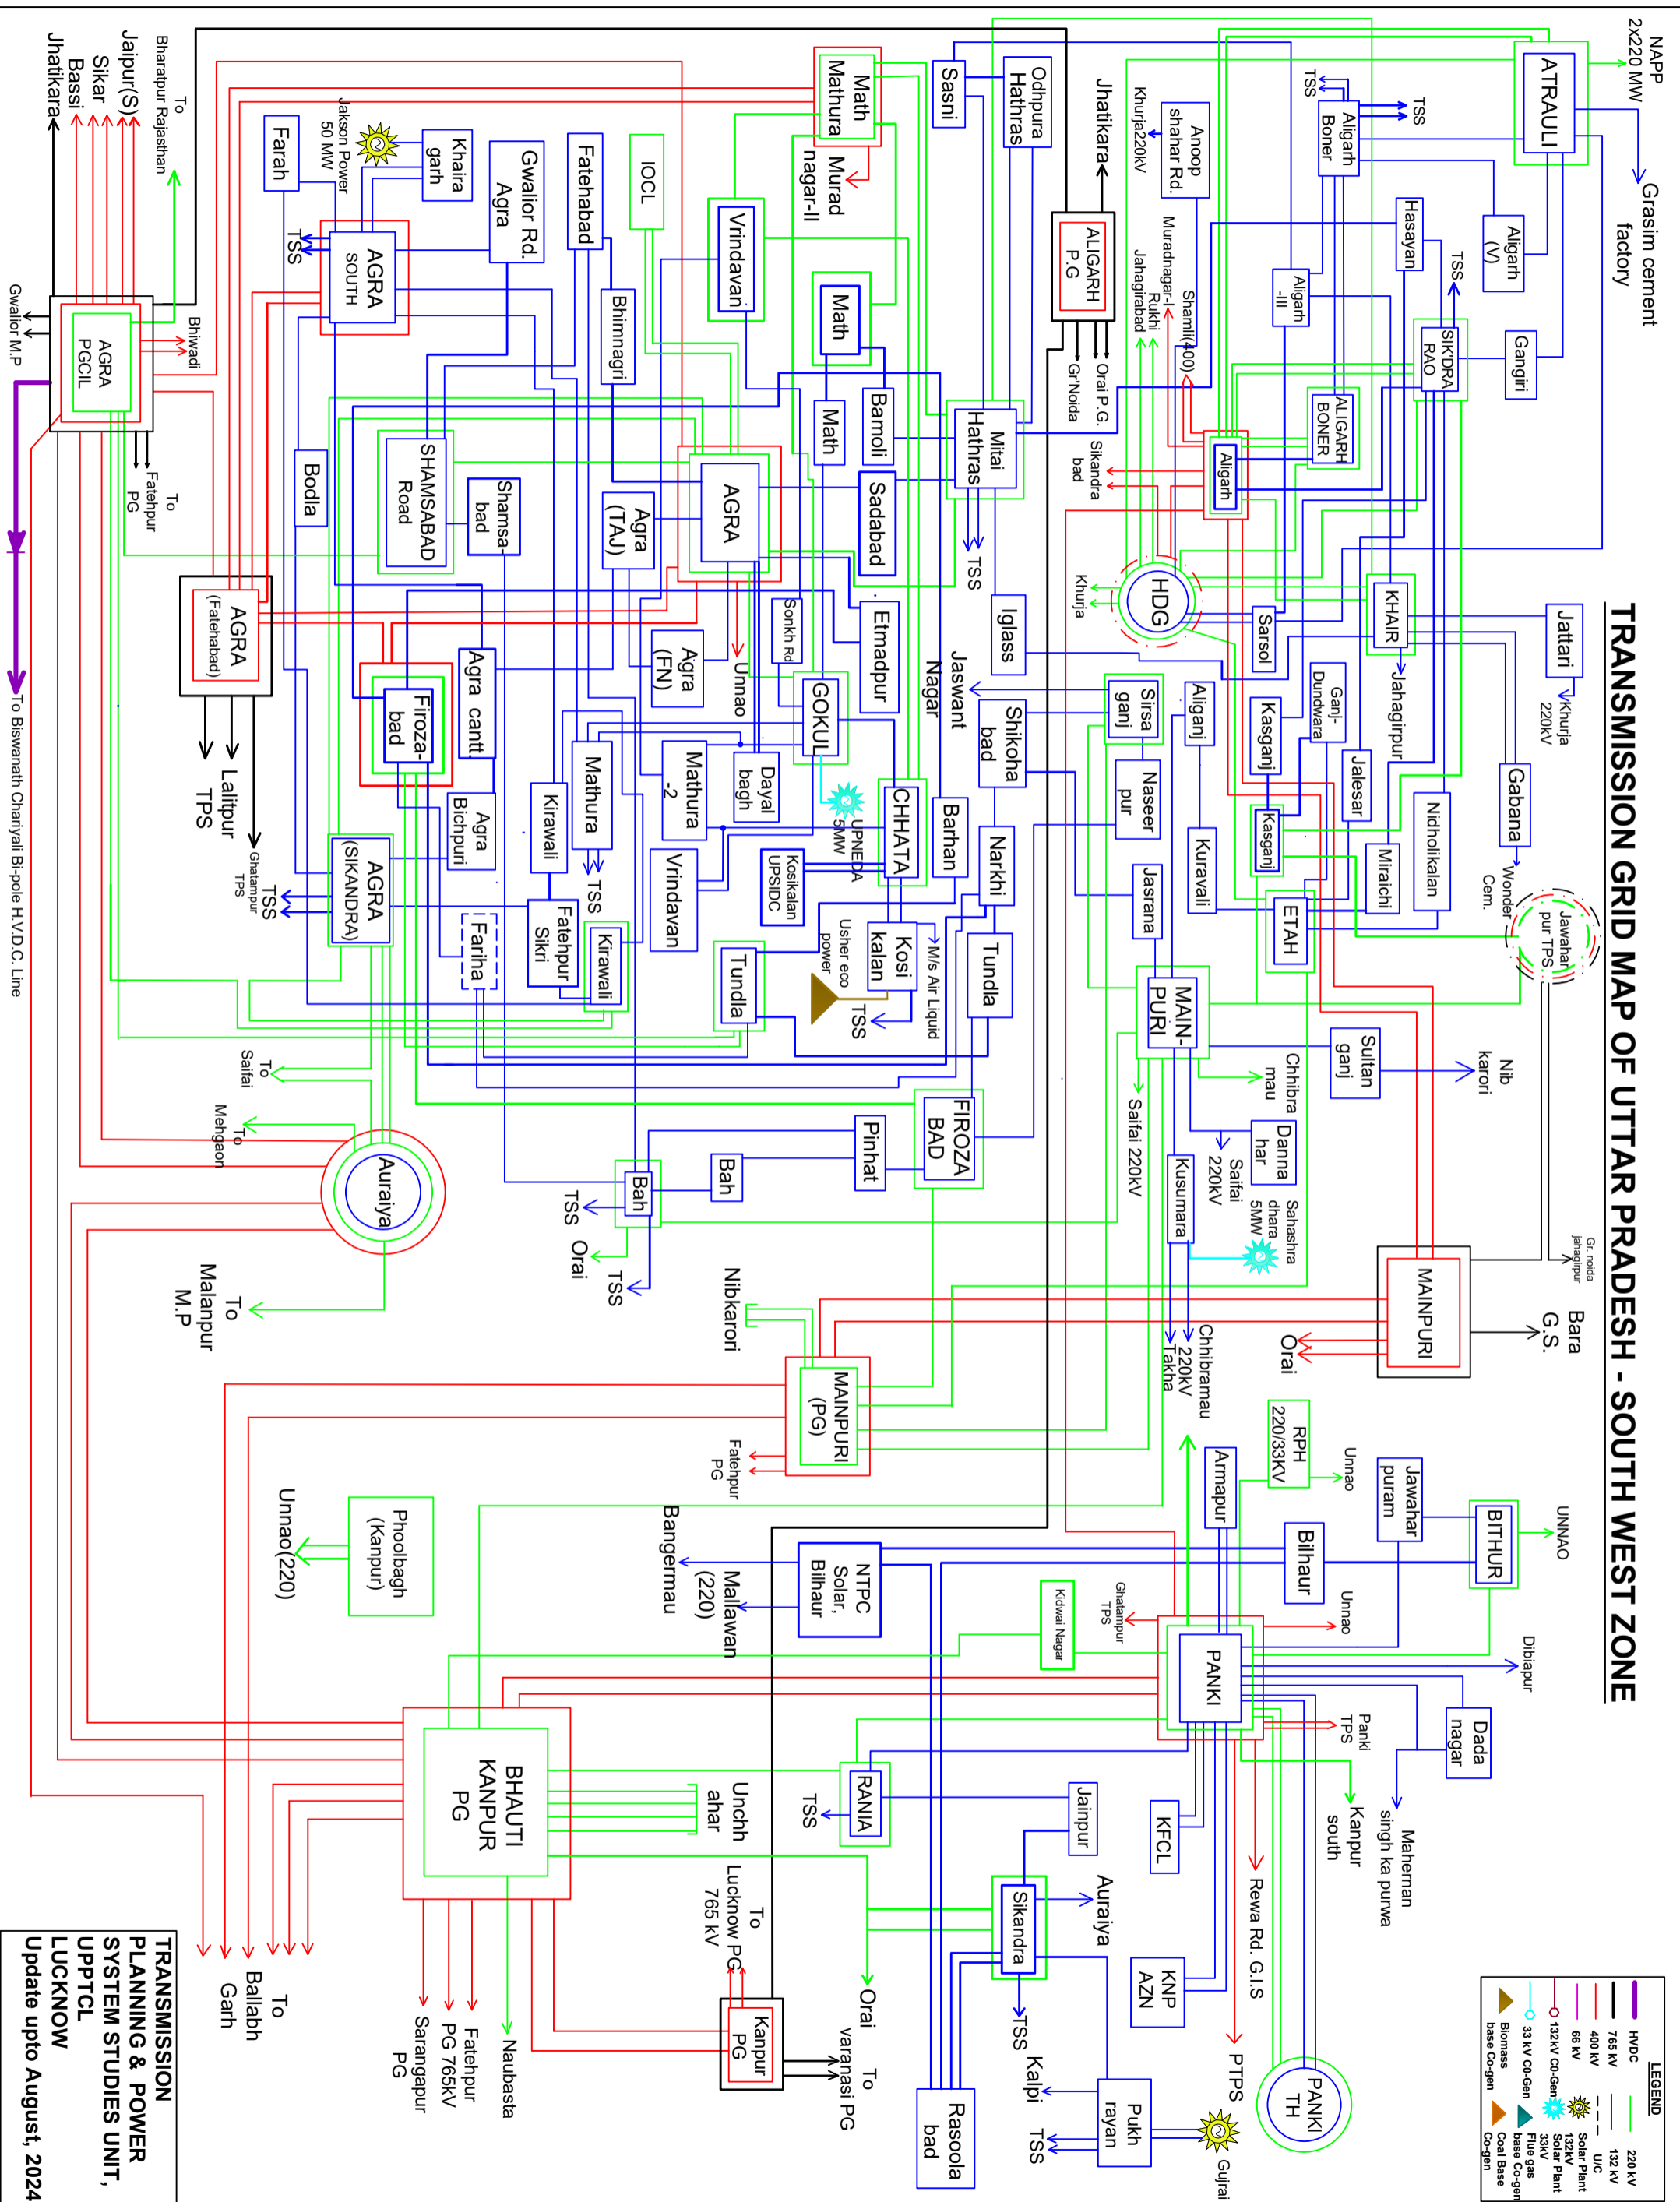

TRANSMISSION GRID MAP OF UTTAR PRADESH - SOUTH WEST ZONE

TRANSMISSION PLANNING & POWER SYSTEM STUDIES UNIT, UPPTCL LUCKNOW
 Update upto August, 2024